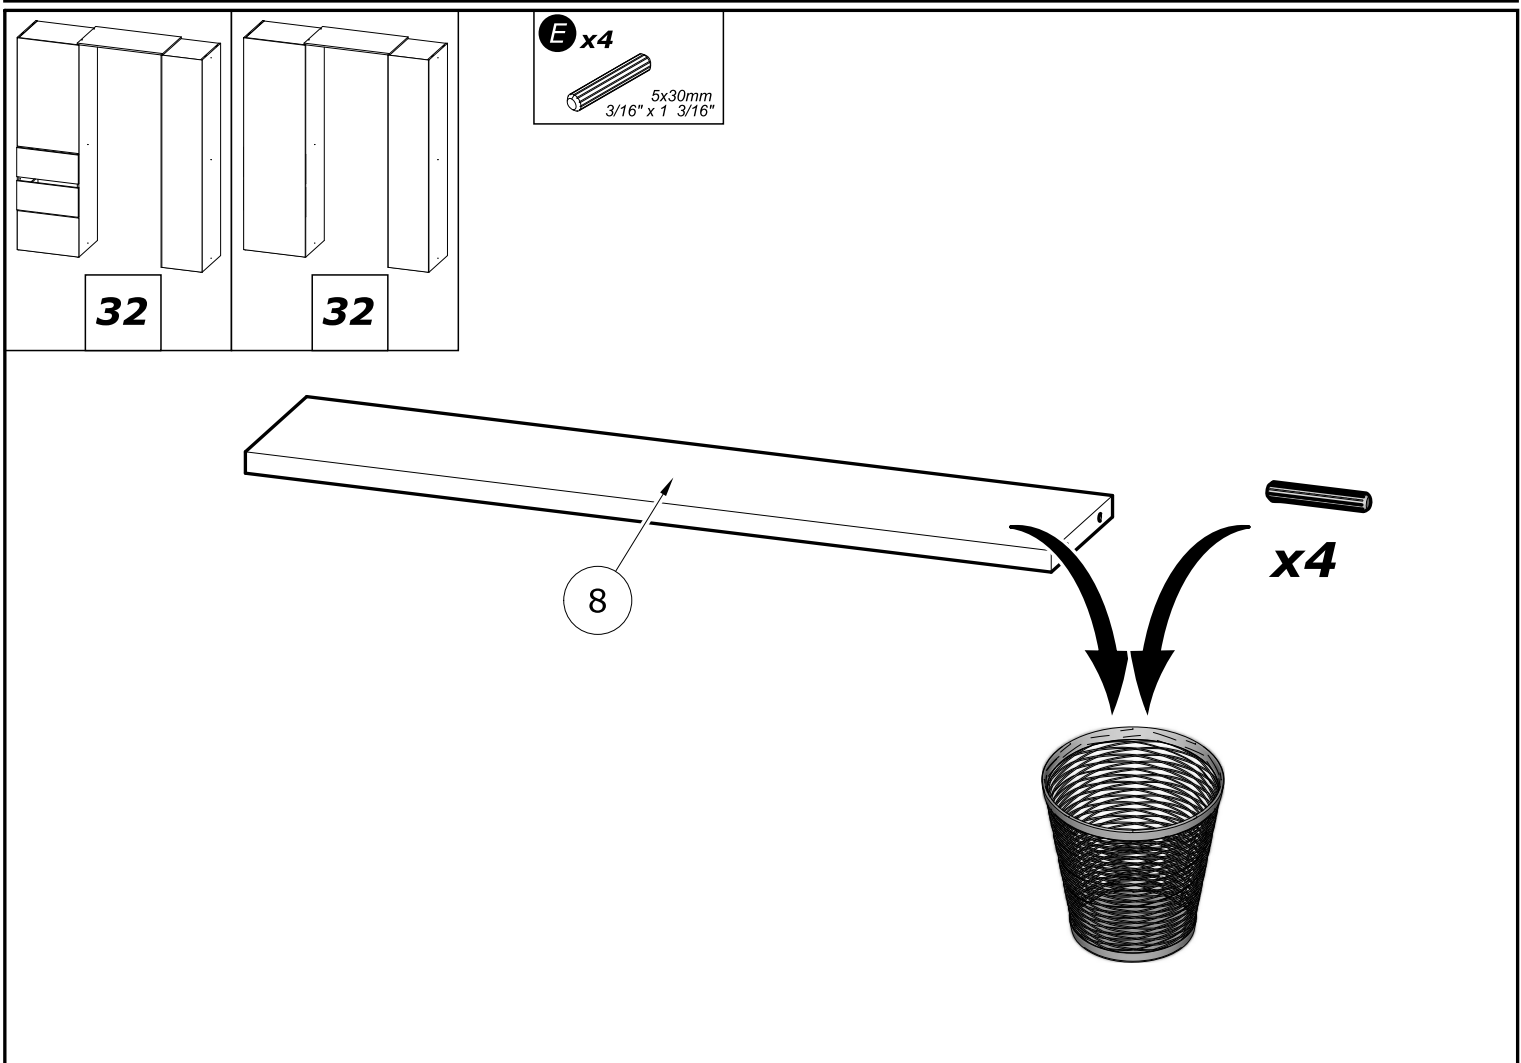

1

30

E x12
5x30mm
3/16" x 1 3/16"

1

3 x3

E x4
5x30mm
3/16" x 1 3/16"

2

23.5 mm
15/16"

www.Demeyere.fr

Max
17Kg / 37.5Lbs

Max
12Kg
26.5Lbs

Max
8Kg / 17.6Lbs

Max
21 Kg
46.3 Lbs

Max
7Kg / 15.4Lbs

x4

4 x3